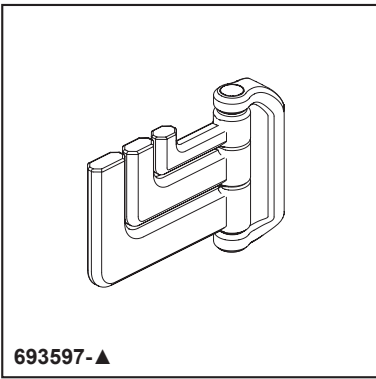

BRIZO®

ACCESSORIES

- Levoir® Bath Collection
- Hinged Robe Hook

STANDARD SPECIFICATIONS:

- Wood blocking is preferable behind all wall surfaces. If wood blocking is not available, try finding a wood stud to anchor this accessory.
- Mounting hardware and mounting instructions included with product.
- Note: Plastic anchors, screw, toggle bolts, and mounting brackets are included with the mounting hardware.

WARRANTY

- Parts and Finish – Lifetime limited warranty; or for commercial purchasers, 10 years for multi-family residential (apartments and condominiums) and 5 years for all other commercial uses, in each case from the date the product is received by the original purchaser or their authorized representative (installation contractor, etc.).
- Please go to www.brizo.com for the complete details of our limited warranty.

▲ Designate proper finish suffix

Brizo Kitchen & Bath Company reserves the right (1) to make changes in specifications and materials, and (2) to change or discontinue models, both without notice or obligation. Dimensions are for reference only. See current full-line price book or www.brizo.com for finish options and product availability.

Brizo Kitchen & Bath Company

55 E. 111th Street, Carmel, Indiana 46280
350 South Edgware Road, St. Thomas, ON N5P 4L1
© 2026 Brizo Kitchen & Bath Company