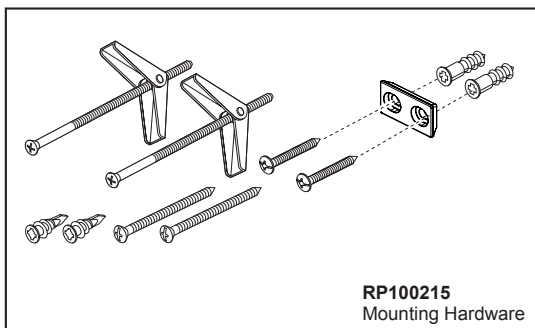

BRIZO®

ACCESSORIES

- Levoir® Bath Collection
- Hinged Robe Hook

STANDARD SPECIFICATIONS:

- Wood blocking is preferable behind all wall surfaces. If wood blocking is not available, try finding a wood stud to anchor this accessory.
- Mounting hardware and mounting instructions included with product.
- Note: Plastic anchors, screw, toggle bolts, and mounting brackets are included with the mounting hardware.

WARRANTY

- Parts and Finish – Lifetime limited warranty; or for commercial purchasers, 10 years for multi-family residential (apartments and condominiums) and 5 years for all other commercial uses, in each case from the date the product is received by the original purchaser or their authorized representative (installation contractor, etc.).
- Please go to www.brizo.com for the complete details of our limited warranty.

▲ Designate proper finish suffix

Brizo Kitchen & Bath Company reserves the right (1) to make changes in specifications and materials, and (2) to change or discontinue models, both without notice or obligation. Dimensions are for reference only. See current full-line price book or www.brizo.com for finish options and product availability.

Brizo Kitchen & Bath Company

55 E. 111th Street, Carmel, Indiana 46280
350 South Edgware Road, St. Thomas, ON N5P 4L1
© 2026 Brizo Kitchen & Bath Company