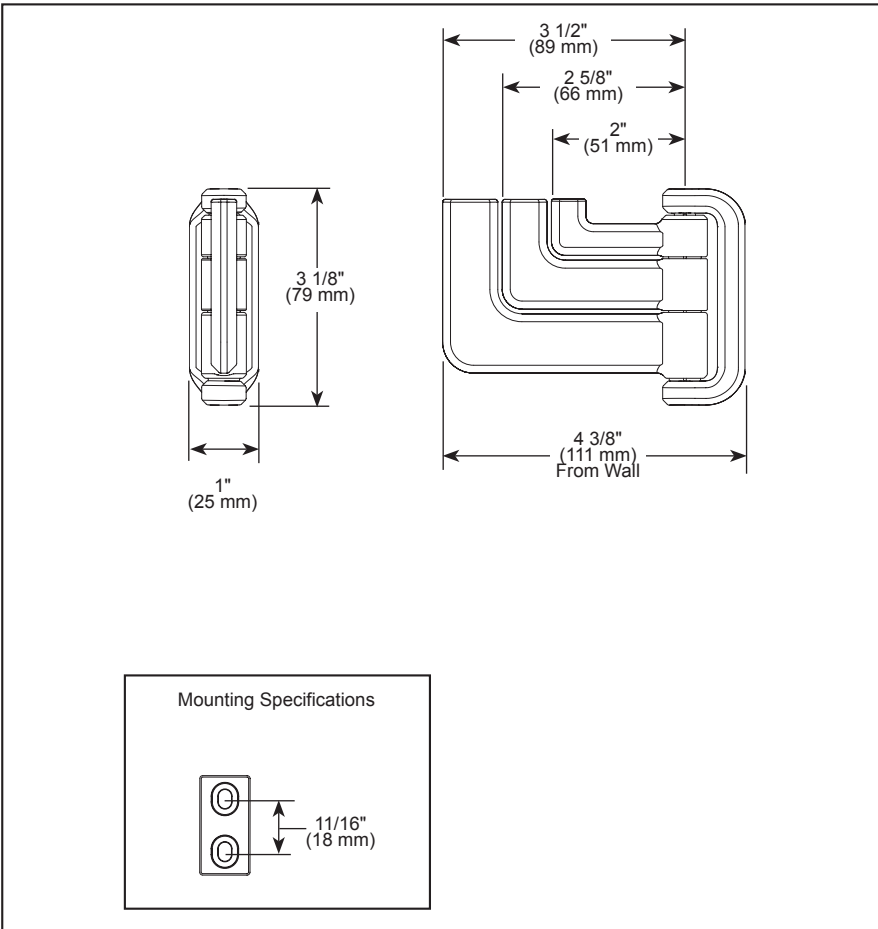

BRIZO®

ACCESSORIES

- Levoir® Bath Collection
- Hinged Robe Hook

STANDARD SPECIFICATIONS:

- Wood blocking is preferable behind all wall surfaces. If wood blocking is not available, try finding a wood stud to anchor this accessory.
- Mounting hardware and mounting instructions included with product.
- Note: Plastic anchors, screw, toggle bolts, and mounting brackets are included with the mounting hardware.

WARRANTY

- Parts and Finish – Lifetime limited warranty; or for commercial purchasers, 10 years for multi-family residential (apartments and condominiums) and 5 years for all other commercial uses, in each case from the date the product is received by the original purchaser or their authorized representative (installation contractor, etc.).
- Please go to www.brizo.com for the complete details of our limited warranty.

▲ Designate proper finish suffix

Brizo Kitchen & Bath Company reserves the right (1) to make changes in specifications and materials, and (2) to change or discontinue models, both without notice or obligation. Dimensions are for reference only. See current full-line price book or www.brizo.com for finish options and product availability.

Brizo Kitchen & Bath Company

55 E. 111th Street, Carmel, Indiana 46280
350 South Edgware Road, St. Thomas, ON N5P 4L1
© 2026 Brizo Kitchen & Bath Company